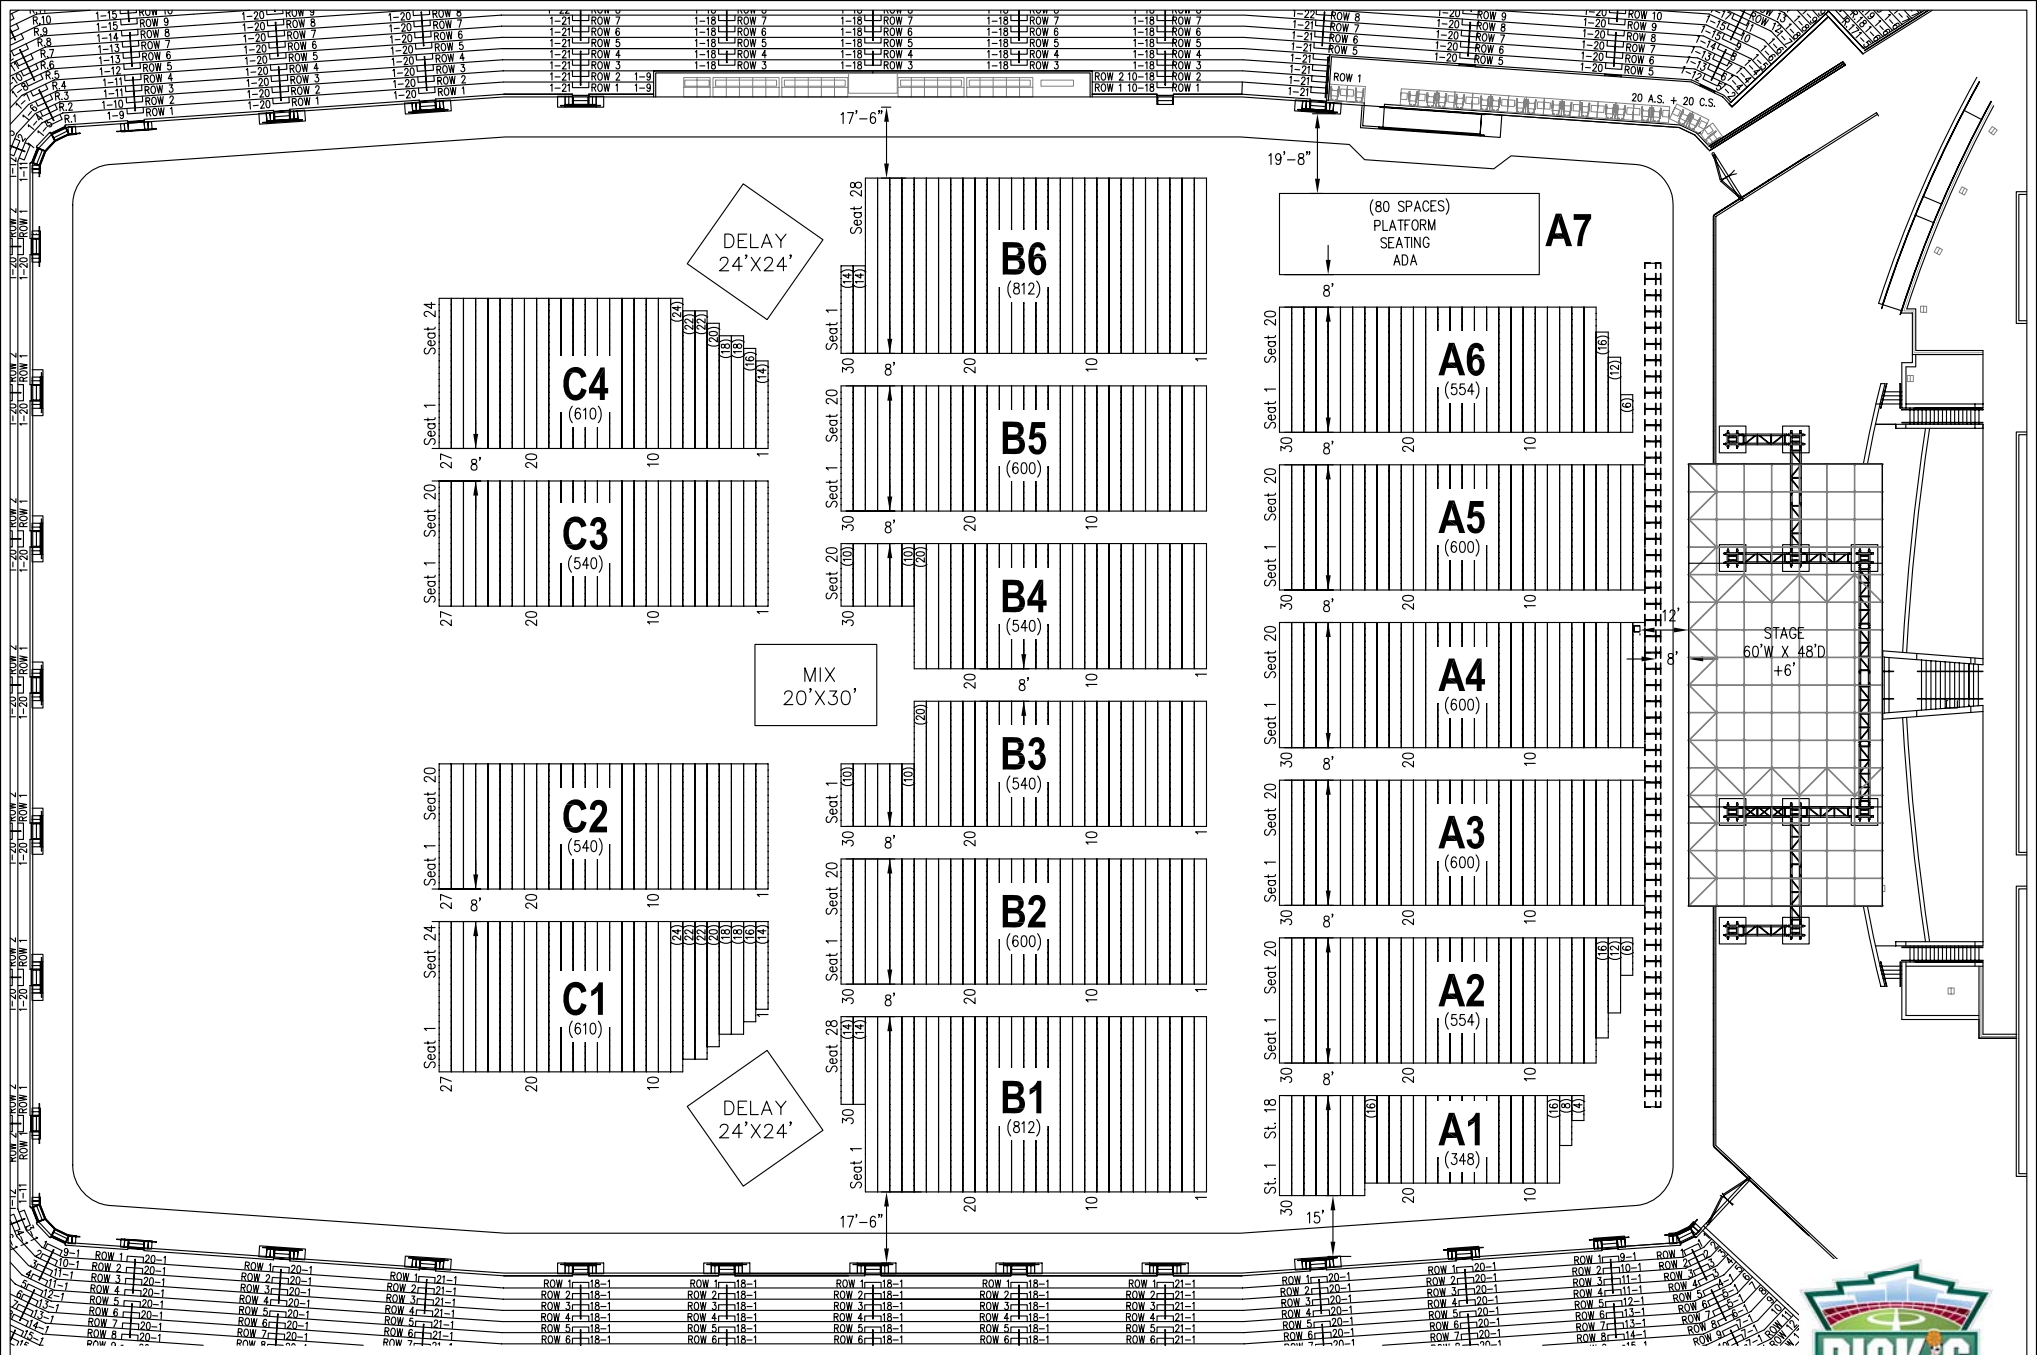

B Brungardt
E Enterprises, L.L.C.
 www.b-ent.com
 (888) 740-2223

StageCo Stage
 EVENT DATE: 00-00-00
 REV. DATE: 3-22-07

B Brungardt
Enterprises, L.L.C.

www.b-ent.com
(888) 740-2223

Floor Seats = 9,460
Floor ADA = 80
Floor Capacity = 9,540

StageCo Stage
EVENT DATE: 00-00-00
REV. DATE: 3-22-07