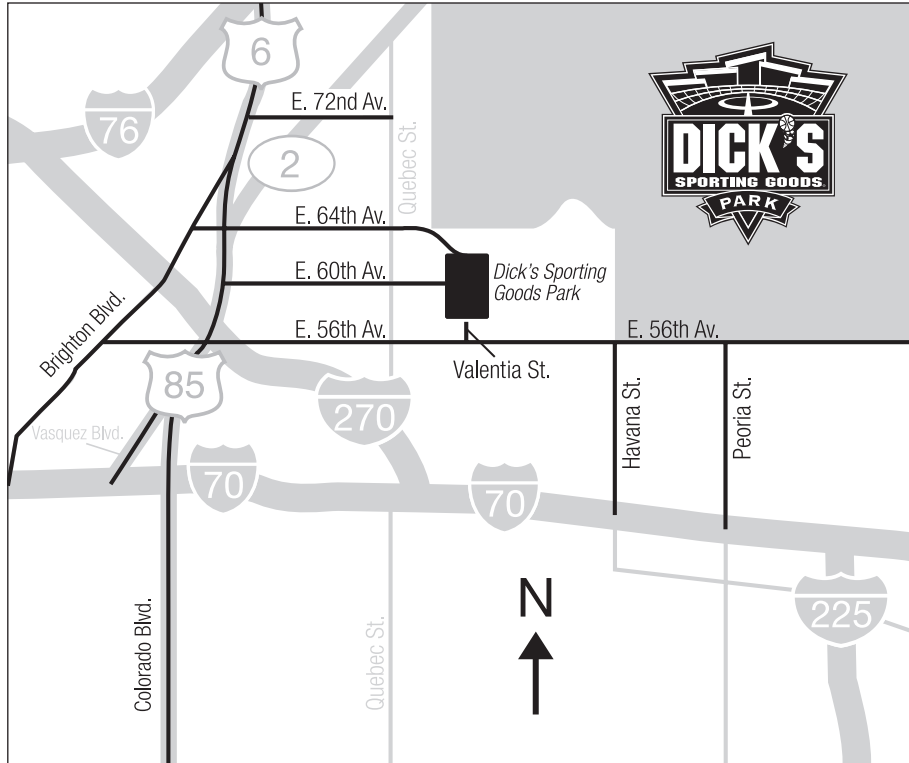

OPTIMAL ROUTES

INGRESS

- Interstate 70 - Exit North onto Havana St.
- West onto 56th Av.
- North on Valentia St.
- Interstate 70 - Exit North onto Colorado Blvd - Merge with Vasquez Blvd. - North to Merge for Hwy 2 - East onto 64th Av.
- Interstate 270 - Exit North onto Vasquez - North to Merge for Hwy 2 - East onto 64th Av.

EGRESS

- South on Valentia St.
- East on 56th
- South on Havana St.
- Interstate 70
- South on Valentia St.
- West on 56th for 2 miles - North on Hwy 85 to Interstate 270, or south on Hwy 85 to Colorado Blvd. to I-70
- West on 64th (Prairie Pkwy) for 2 miles
- Cross Hwy 2 and South on Highway 85
- East or West on Interstate-270
- West on 56th for 2 miles - North on Hwy 85 to Interstate 270, or south on Hwy 85 to Colorado Blvd. to I-70

WELCOME TO DICK'S SPORTING GOODS PARK